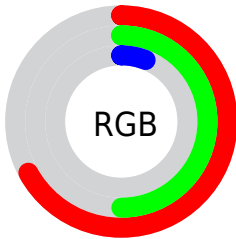

Distribution

Red (67%)

Green (50%)

Blue (6%)