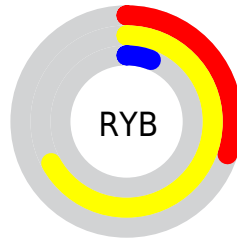

Details

The CIELab color **55.85, 7.48, 58.53** is a dark color, and the websafe version is hex **CC9933**. A complement of this color would be **29.77, 30.91, -62.81**, and the grayscale version is **53.47, 0.00, -0.01**.

A 20% lighter version of the original color is **75.70, 7.55, 58.20**, and **35.91, 8.59, 44.66** is the 20% darker color. If you saturate the color by 10%, you get **54.66, 9.74, 60.63**, and if you desaturate by 10%, it is **57.17, 5.30, 54.71**.

Distribution

Red (67%)

Green (50%)

Blue (6%)

Red (30%)

Yellow (67%)

Blue (6%)

Cyan (0%)