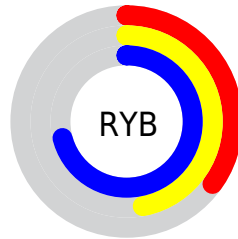

- Red (35%)
- Yellow (47%)
- Blue (71%)