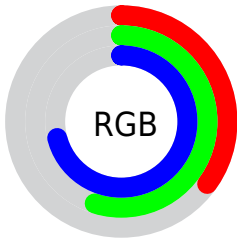

Distribution

- Red (35%)
- Green (55%)
- Blue (71%)