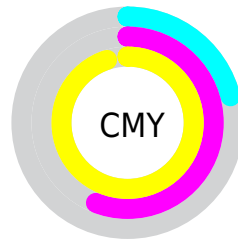

Details

The CIELab color **56.04, 30.34, 61.12** is a dark color, and the websafe version is hex **CC6600**. The color can be described as dark washed orange. A complement of this color would be **44.59, 13.61, -57.46**, and the grayscale version is **53.40, 0.00, -0.01**.

A 20% lighter version of the original color is **74.78, 26.66, 59.42**, and **36.19, 30.70, 46.90** is the 20% darker color. If you saturate the color by 10%, you get **54.66, 33.49, 62.70**, and if you desaturate by 10%, it is **58.30, 25.54, 57.11**.

Distribution

Red (79%)

Green (44%)

Blue (5%)

Red (74%)

Yellow (79%)

Blue (5%)

Cyan (0%)

Magenta (45%)

Yellow (94%)

Black (21%)

Cyan (21%)

Magenta (56%)

Yellow (95%)

Brightness & Saturation Gradients

These gradients show how the CIE Lab color 136.04, 30.34, 61.12 changes by changing the brightness by 10 percent. The first figure shows a shift by +10% for each color and the second figure -10%.