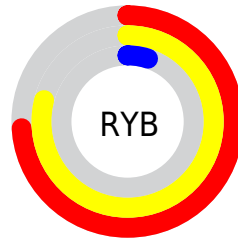

Details

The CIELab color **56.04, 30.34, 61.12** is a dark color, and the websafe version is hex **CC6600**. The color can be described as dark washed orange. A complement of this color would be **44.59, 13.61, -57.46**, and the grayscale version is **53.40, 0.00, -0.01**.

A 20% lighter version of the original color is **74.78, 26.66, 59.42**, and **36.19, 30.70, 46.90** is the 20% darker color. If you saturate the color by 10%, you get **54.66, 33.49, 62.70**, and if you desaturate by 10%, it is **58.30, 25.54, 57.11**.

Distribution

Red (79%)

Green (44%)

Blue (5%)

Red (74%)

Yellow (79%)

Blue (5%)

Cyan (0%)