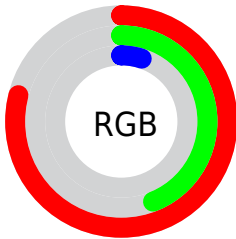

Distribution

Red (79%)

Green (44%)

Blue (5%)