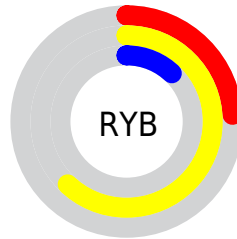

- Red (24%)
- Yellow (62%)
- Blue (12%)