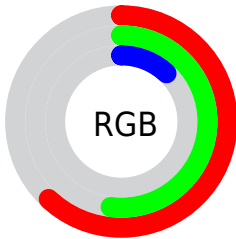

Distribution

- Red (62%)
- Green (52%)
- Blue (12%)