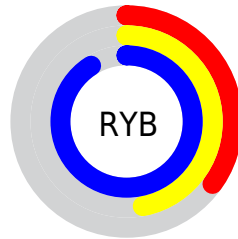

A 20% lighter version of the original color is **74.61, 6.89, -39.01**, and **35.95, 17.37, -55.71** is the 20% darker color. If you saturate the color by 10%, you get **50.54, 23.37, -64.27**, and if you desaturate by 10%, it is **61.67, 11.65, -46.35**.

# Distribution

Red (35%)

Green (51%)

Blue (91%)

Red (35%)

Yellow (47%)

Blue (91%)

Cyan (61%)