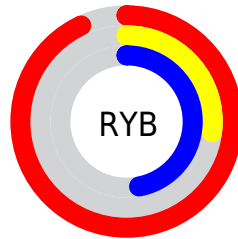

# Details

The CIELab color **55.98, 66.87, 10.57** is a dark color, and the websafe version is hex **CC3366**. The color can be described as middle muted rose. A complement of this color would be **85.06, -53.90, 11.48**, and the grayscale version is **52.72, 0.00, -0.01**.

A 20% lighter version of the original color is **69.40, 52.17, 0.22**, and **37.27, 62.95, 12.39** is the 20% darker color. If you saturate the color by 10%, you get **53.07, 72.72, 16.61**, and if you desaturate by 10%, it is **59.82, 59.04, 6.12**.

# Distribution

Red (93%)

Green (27%)

Blue (47%)

Red (93%)

Yellow (27%)

Blue (47%)

Cyan (0%)