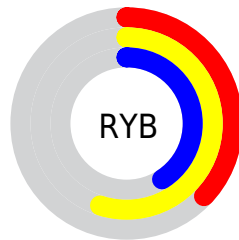

# Details

The CIELab color  $56.05, -11.42, 22.37$  is a dark color, and the websafe version is hex  $999966$ . A complement of this color would be  $42.85, 14.02, -22.91$ , and the grayscale version is  $54.83, 0.00, -0.01$ .

A 20% lighter version of the original color is  $75.90, -11.29, 22.09$ , and  $36.02, -11.41, 22.38$  is the 20% darker color. If you saturate the color by 10%, you get  $55.57, -14.59, 29.35$ , and if you desaturate by 10%, it is  $56.58, -8.02, 15.29$ .

# Distribution

Red (51%)

Green (55%)

Blue (37%)

Red (37%)

Yellow (55%)

Blue (41%)

Cyan (7%)