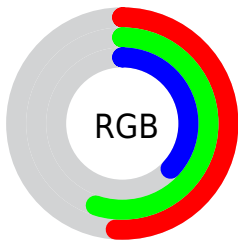

Distribution

Red (51%)

Green (55%)

Blue (37%)