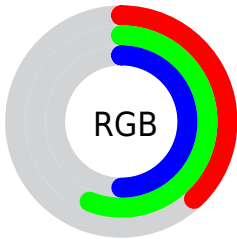

Distribution

- Red (38%)
- Green (56%)
- Blue (50%)