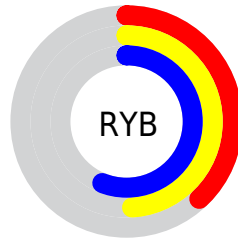

- Red (38%)
- Yellow (49%)
- Blue (56%)