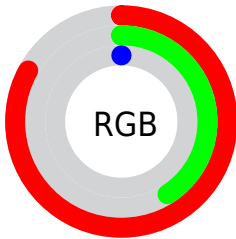

Distribution

- Red (83%)
- Green (41%)
- Blue (0%)