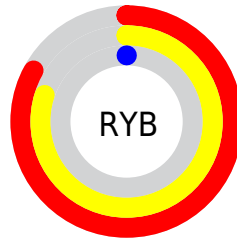

- Red (83%)
- Yellow (80%)
- Blue (0%)