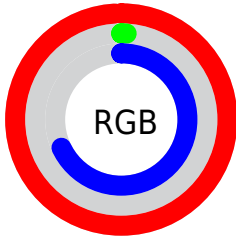

Distribution

Red (99%)

Green (1%)

Blue (68%)