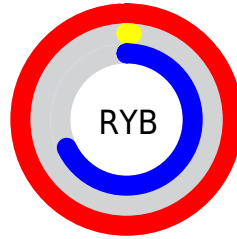

# Details

The CIELab color **56.07, 88.00, -21.49** is a dark color, and the websafe version is hex **FF0099**. The color can be described as middle saturated rose. A complement of this color would be **87.42, -81.88, 65.51**, and the grayscale version is **40.82, 0.00, -0.01**.

A 20% lighter version of the original color is **66.73, 72.73, -36.84**, and **41.93, 70.38, -12.23** is the 20% darker color. If you saturate the color by 10%, you get **56.00, 88.06, -21.22**, and if you desaturate by 10%, it is **57.13, 86.65, -24.50**.

# Distribution

Red (99%)

Green (1%)

Blue (68%)

Red (99%)

Yellow (1%)

Blue (68%)

Cyan (0%)