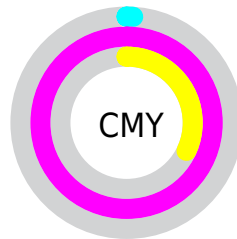

A 20% lighter version of the original color is **66.73, 72.73, -36.84**, and **41.93, 70.38, -12.23** is the 20% darker color. If you saturate the color by 10%, you get **56.00, 88.06, -21.22**, and if you desaturate by 10%, it is **57.13, 86.65, -24.50**.

# Distribution

Red (99%)

Green (1%)

Blue (68%)

Red (99%)

Yellow (1%)

Blue (68%)

Cyan (0%)

Magenta (99%)

Yellow (31%)

Black (1%)

Cyan (1%)

Magenta (99%)

Yellow (32%)