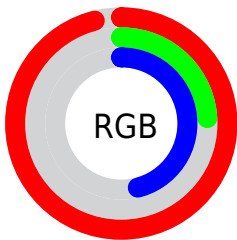

Distribution

Red (96%)

Green (24%)

Blue (46%)