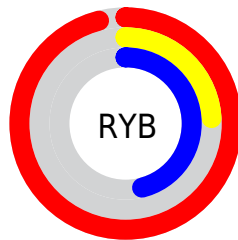

## Conversions Part 2

<b>Format</b>	<b>Color</b>
<b>R<sub>YB</sub></b>	244, 62, 118
Decimal	16006774
CIE <sub>Lab</sub>	56.07, 71.08, 11.45
CIE <sub>LCh</sub>	56, 71.996, 9.151
Yxy	23.9822, 0.4929, 0.2795
Android (android.graphics.Color)	4294196854 (0xFFFF43E76)
YUV	122.8020, -2.3674, 106.2906
Hunter-Lab	48.9717, 68.4622, 10.6246

# Details

The CIELab color **56.07, 71.08, 11.45** is a dark color, and the websafe version is hex **FF3366**. The color can be described as middle washed rose. A complement of this color would be **86.68, -57.52, 14.28**, and the grayscale version is **51.52, 0.00, -0.01**.

A 20% lighter version of the original color is **68.44, 54.44, -0.62**, and **38.32, 64.07, 14.64** is the 20% darker color. If you saturate the color by 10%, you get **53.53, 76.06, 18.05**, and if you desaturate by 10%, it is **59.61, 63.86, 6.52**.

# Distribution

Red (96%)

Green (24%)

Blue (46%)

Red (96%)

Yellow (24%)

Blue (46%)

Cyan (0%)