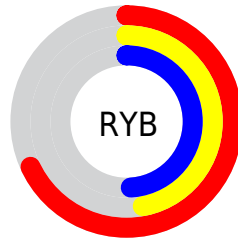

# Details

The CIELab color  $56.13, 20.90, 5.98$  is a dark color, and the websafe version is hex  $996666$ . A complement of this color would be  $67.14, -17.97, -3.46$ , and the grayscale version is  $57.11, 0.00, -0.01$ .

A 20% lighter version of the original color is  $76.16, 20.65, 5.76$ , and  $36.13, 20.63, 6.13$  is the 20% darker color. If you saturate the color by 10%, you get  $51.65, 28.43, 8.96$ , and if you desaturate by 10%, it is  $60.85, 13.59, 3.58$ .

# Distribution

Red (68%)

Green (47%)

Blue (49%)

Red (68%)

Yellow (47%)

Blue (49%)

Cyan (0%)