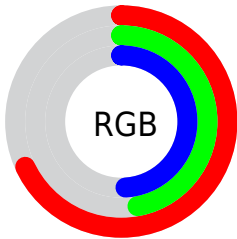

Distribution

Red (68%)

Green (47%)

Blue (49%)