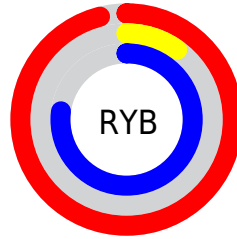

- Red (96%)
- Yellow (10%)
- Blue (77%)