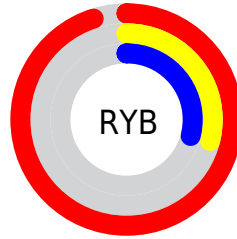

- Red (95%)
- Yellow (29%)
- Blue (29%)