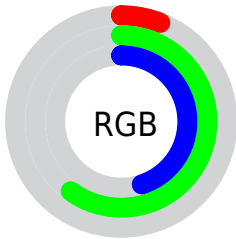

Distribution

- Red (6%)
- Green (60%)
- Blue (45%)