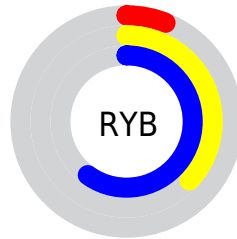

- Red (6%)
- Yellow (37%)
- Blue (60%)