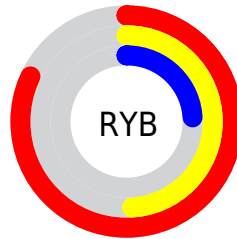

- Red (82%)
- Yellow (49%)
- Blue (24%)