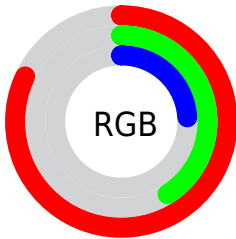

Distribution

- Red (82%)
- Green (41%)
- Blue (24%)