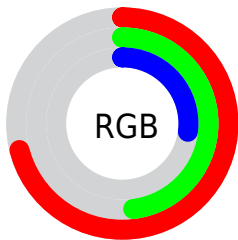

Distribution

- Red (71%)
- Green (48%)
- Blue (27%)