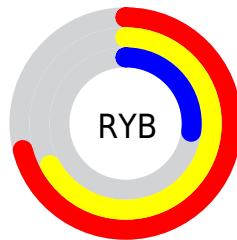

- Red (71%)
- Yellow (67%)
- Blue (27%)