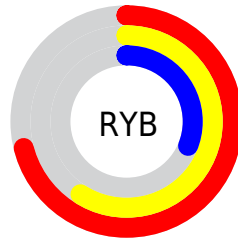

- Red (71%)
- Yellow (59%)
- Blue (31%)