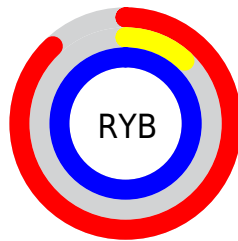

- Red (88%)
- Yellow (12%)
- Blue (100%)