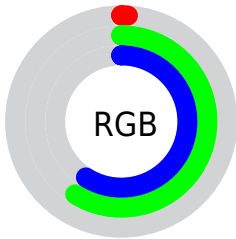

Distribution

- Red (1%)
- Green (59%)
- Blue (59%)