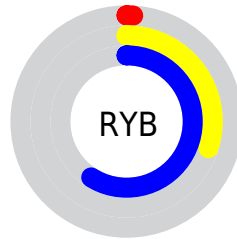

- Red (1%)
- Yellow (30%)
- Blue (59%)