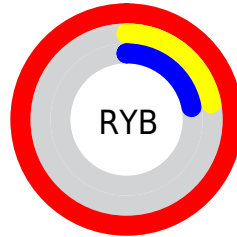

## Conversions Part 2

<b>Format</b>	<b>Color</b>
<a href="#">RYB</a>	<a href="#">255, 55, 55</a>
Decimal	<a href="#">16725815</a>
CIELab	<a href="#">56.36, 72.84, 48.57</a>
CIELCh	<a href="#">56, 87.548, 33.696</a>
Yxy	<a href="#">24.2729, 0.5884, 0.3298</a>
Android (android.graphics.Color)	<a href="#">4294915895 (0xFFFF3737)</a>
YUV	<a href="#">114.8000, -29.4814, 122.9554</a>
Hunter-Lab	<a href="#">49.2675, 70.6721, 27.2436</a>

# Details

The CIELab color **56.36, 72.84, 48.57** is a dark color, and the websafe version is hex **FF3333**. The color can be described as dark washed red. A complement of this color would be **91.48, -45.66, -13.56**, and the grayscale version is **48.45, 0.00, -0.01**.

A 20% lighter version of the original color is **66.08, 50.58, 33.79**, and **39.31, 64.06, 50.00** is the 20% darker color. If you saturate the color by 10%, you get **54.30, 77.59, 58.96**, and if you desaturate by 10%, it is **59.58, 65.68, 38.24**.

# Distribution

Red (100%)

Green (22%)

Blue (22%)

Red (100%)

Yellow (22%)

Blue (22%)

Cyan (0%)