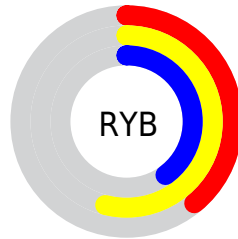

- Red (39%)
- Yellow (54%)
- Blue (40%)