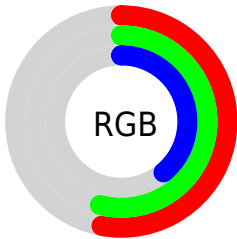

Distribution

- Red (53%)
- Green (54%)
- Blue (39%)