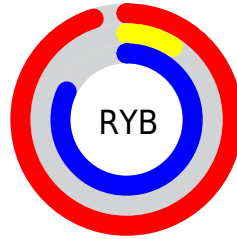

- Red (95%)
- Yellow (9%)
- Blue (82%)