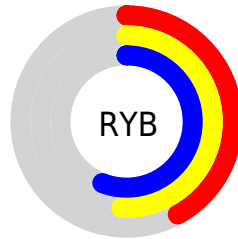

- Red (42%)
- Yellow (51%)
- Blue (56%)