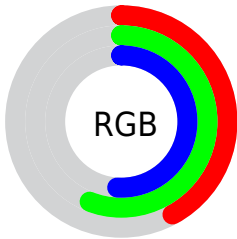

Distribution

- Red (42%)
- Green (56%)
- Blue (51%)