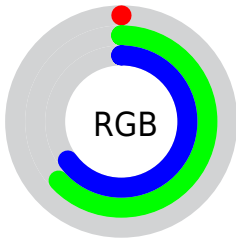

Distribution

- Red (0%)
- Green (63%)
- Blue (65%)