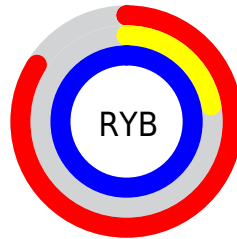

- Red (84%)
- Yellow (22%)
- Blue (100%)