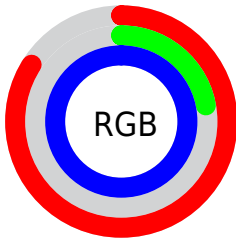

Distribution

- Red (84%)
- Green (22%)
- Blue (100%)