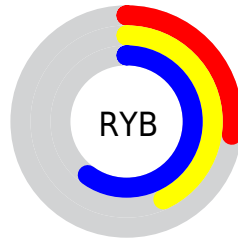

- Red (27%)
- Yellow (43%)
- Blue (60%)