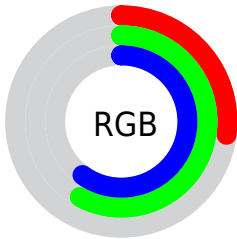

Distribution

- Red (27%)
- Green (58%)
- Blue (60%)