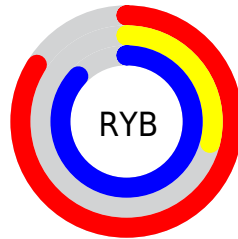

- Red (84%)
- Yellow (29%)
- Blue (87%)