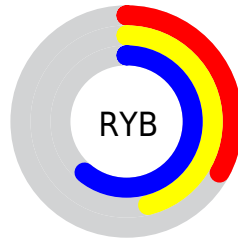

- Red (33%)
- Yellow (46%)
- Blue (61%)