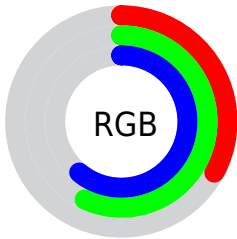

Distribution

- Red (33%)
- Green (57%)
- Blue (61%)