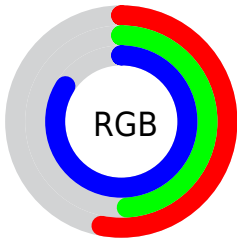

Distribution

Red (53%)

Green (49%)

Blue (84%)