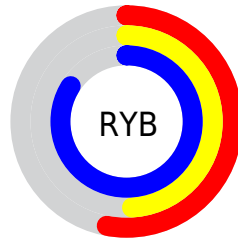

# Details

The CIELab color  $56.67, 24.52, -44.66$  is a light color, and the websafe version is hex  $9999FF$ . A complement of this color would be  $83.20, -16.26, 42.83$ , and the grayscale version is  $57.28, 0.00, -0.01$ .

A 20% lighter version of the original color is  $76.07, 20.30, -36.53$ , and  $36.70, 24.72, -44.78$  is the 20% darker color. If you saturate the color by 10%, you get  $49.86, 32.52, -55.60$ , and if you desaturate by 10%, it is  $63.61, 17.44, -33.67$ .

# Distribution

Red (53%)

Green (49%)

Blue (84%)

Red (53%)

Yellow (49%)

Blue (84%)

Cyan (37%)