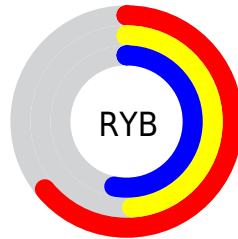

- Red (64%)
- Yellow (49%)
- Blue (53%)