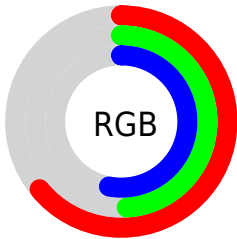

Distribution

- Red (64%)
- Green (49%)
- Blue (53%)