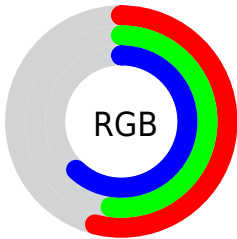

Distribution

Red (54%)

Green (52%)

Blue (62%)