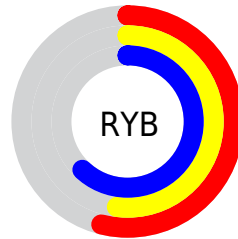

# Details

The CIELab color  $56.70, 6.82, -12.10$  is a dark color, and the websafe version is hex  $999999$ . A complement of this color would be  $63.74, -6.17, 11.96$ , and the grayscale version is  $57.15, 0.00, -0.01$ .

A 20% lighter version of the original color is  $76.73, 7.10, -12.29$ , and  $36.85, 6.64, -12.05$  is the 20% darker color. If you saturate the color by 10%, you get  $51.42, 11.79, -20.22$ , and if you desaturate by 10%, it is  $61.97, 2.26, -4.14$ .

# Distribution

Red (54%)

Green (52%)

Blue (62%)

Red (54%)

Yellow (52%)

Blue (62%)

Cyan (12%)