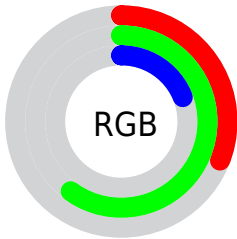

Distribution

Red (31%)

Green (60%)

Blue (19%)