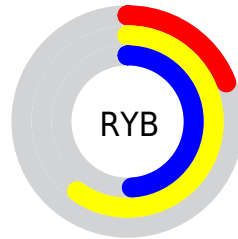

## Conversions Part 2

<b>Format</b>	<b>Color</b>
<b>R<sub>YB</sub></b>	49, 153, 124
Decimal	5151025
CIE <sub>Lab</sub>	56.71, -42.67, 45.76
CIE <sub>LCh</sub>	57, 62.568, 132.999
Yxy	24.6268, 0.3239, 0.5287
Android (android.graphics.Color)	4283341105 (0xFF4E9931)
YUV	118.7190, -34.3715, -35.7106
Hunter-Lab	49.6254, -32.5699, 26.5358

# Details

The CIELab color  $56.71, -42.67, 45.76$  is a dark color, and the websafe version is hex  $339933$ . A complement of this color would be  $35.57, 48.92, -42.72$ , and the grayscale version is  $50.06, 0.00, -0.01$ .

A 20% lighter version of the original color is  $76.69, -42.76, 45.96$ , and  $36.74, -42.09, 42.37$  is the 20% darker color. If you saturate the color by 10%, you get  $56.18, -47.13, 50.95$ , and if you desaturate by 10%, it is  $57.35, -37.53, 39.64$ .

# Distribution

Red (31%)

Green (60%)

Blue (19%)

Red (19%)

Yellow (60%)

Blue (49%)

Cyan (49%)