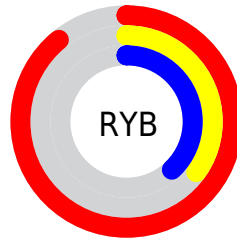

- Red (89%)
- Yellow (35%)
- Blue (38%)