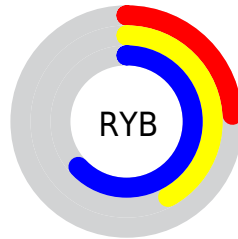

- Red (24%)
- Yellow (42%)
- Blue (63%)