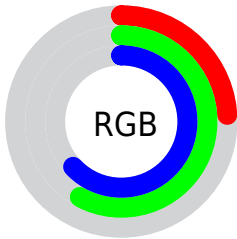

Distribution

- Red (24%)
- Green (58%)
- Blue (63%)