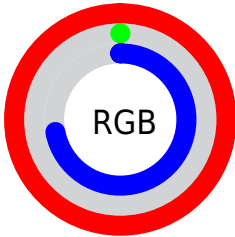

Distribution

- Red (100%)
- Green (0%)
- Blue (72%)