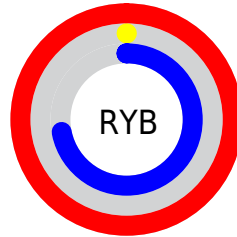

- Red (100%)
- Yellow (0%)
- Blue (72%)