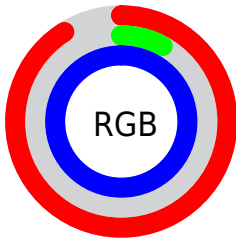

Distribution

- Red (91%)
- Green (8%)
- Blue (100%)