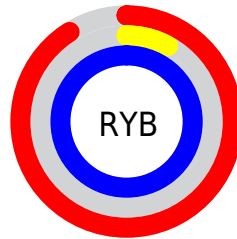

- Red (91%)
- Yellow (8%)
- Blue (100%)