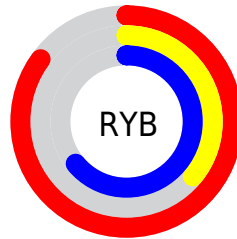

# Details

The CIELab color **56.77, 56.54, -13.99** is a light color, and the websafe version is hex **CC6699**. The color can be described as light muted rose. A complement of this color would be **78.10, -50.73, 24.84**, and the grayscale version is **56.82, 0.00, -0.01**.

A 20% lighter version of the original color is **74.08, 50.07, -18.37**, and **36.80, 56.51, -13.74** is the 20% darker color. If you saturate the color by 10%, you get **53.16, 64.30, -13.97**, and if you desaturate by 10%, it is **61.02, 47.52, -12.97**.

# Distribution

Red (85%)

Green (36%)

Blue (64%)

Red (85%)

Yellow (36%)

Blue (64%)

Cyan (0%)