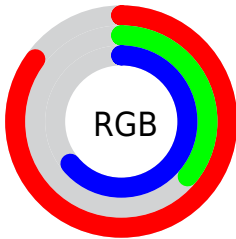

Distribution

Red (85%)

Green (36%)

Blue (64%)