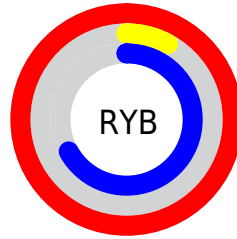

- Red (100%)
- Yellow (8%)
- Blue (67%)