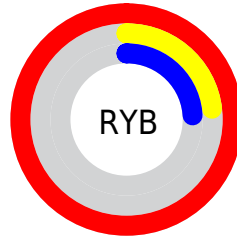

## Conversions Part 2

Format	Color
<a href="#">RYB</a>	<a href="#">255, 59, 61</a>
Decimal	<a href="#">16726845</a>
CIELab	<a href="#">56.81, 71.93, 45.84</a>
CIELCh	<a href="#">57, 85.295, 32.509</a>
Yxy	<a href="#">24.7286, 0.5799, 0.3285</a>
Android (android.graphics.Color)	<a href="#">4294916925 (0xFFFF3B3D)</a>
YUV	<a href="#">117.8320, -28.0182, 120.2963</a>
Hunter-Lab	<a href="#">49.7278, 69.6657, 26.5958</a>

# Details

The CIELab color **56.81, 71.93, 45.84** is a dark color, and the websafe version is hex **FF3333**. The color can be described as dark washed red. A complement of this color would be **91.48, -45.87, -12.52**, and the grayscale version is **49.65, 0.00, -0.01**.

A 20% lighter version of the original color is **66.74, 49.57, 31.31**, and **39.34, 64.15, 47.31** is the 20% darker color. If you saturate the color by 10%, you get **54.56, 77.06, 56.44**, and if you desaturate by 10%, it is **60.21, 64.47, 35.78**.

# Distribution

Red (100%)

Green (23%)

Blue (24%)

Red (100%)

Yellow (23%)

Blue (24%)

Cyan (0%)