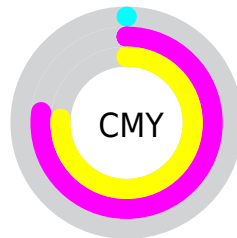

A 20% lighter version of the original color is **66.74, 49.57, 31.31**, and **39.34, 64.15, 47.31** is the 20% darker color. If you saturate the color by 10%, you get **54.56, 77.06, 56.44**, and if you desaturate by 10%, it is **60.21, 64.47, 35.78**.

# Distribution

Red (100%)

Green (23%)

Blue (24%)

Red (100%)

Yellow (23%)

Blue (24%)

Cyan (0%)

Magenta (77%)

Yellow (76%)

Black (0%)

Cyan (0%)

Magenta (77%)

Yellow (76%)