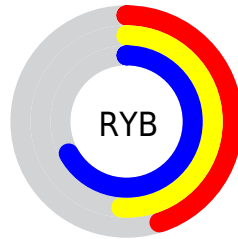

- Red (45%)
- Yellow (51%)
- Blue (67%)