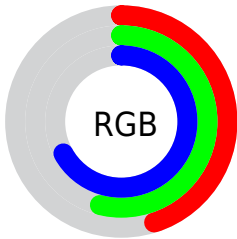

Distribution

- Red (45%)
- Green (54%)
- Blue (67%)