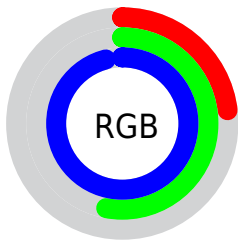

Distribution

- Red (23%)
- Green (53%)
- Blue (96%)