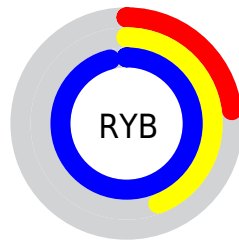

- Red (23%)
- Yellow (44%)
- Blue (96%)