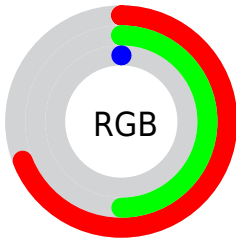

Distribution

Red (69%)

Green (50%)

Blue (0%)