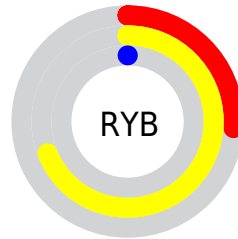

Details

The CIELab color **56.75, 9.42, 62.38** is a dark color, and the websafe version is hex **CC9933**. A complement of this color would be **27.44, 39.77, -70.25**, and the grayscale version is **53.71, 0.00, -0.01**.

A 20% lighter version of the original color is **76.86, 9.10, 62.59**, and **36.82, 10.43, 45.58** is the 20% darker color. If you saturate the color by 10%, you get **56.75, 9.42, 62.38**, and if you desaturate by 10%, it is **58.03, 7.01, 60.15**.

Distribution

Red (69%)

Green (50%)

Blue (0%)

Red (26%)

Yellow (69%)

Blue (0%)

Cyan (0%)