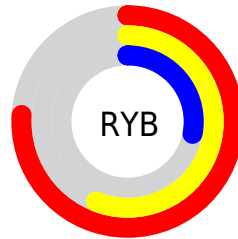

# Details

The CIELab color **56.86, 26.40, 37.98** is a dark color, and the websafe version is hex **CC6633**. The color can be described as dark muted orange. A complement of this color would be **58.76, -9.80, -30.93**, and the grayscale version is **56.45, 0.00, -0.01**.

A 20% lighter version of the original color is **76.91, 26.19, 37.90**, and **36.96, 26.30, 38.20** is the 20% darker color. If you saturate the color by 10%, you get **53.92, 31.88, 44.72**, and if you desaturate by 10%, it is **60.00, 21.20, 31.27**.

# Distribution

Red (76%)

Green (46%)

Blue (28%)

Red (76%)

Yellow (56%)

Blue (28%)

Cyan (0%)