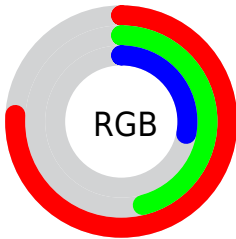

Distribution

Red (76%)

Green (46%)

Blue (28%)