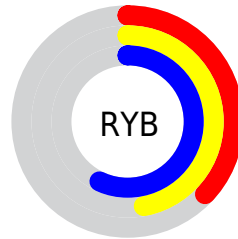

# Details

The CIELab color  $56.76, -16.95, -5.42$  is a dark color, and the websafe version is hex  $669999$ . A complement of this color would be  $45.41, 20.85, 8.61$ , and the grayscale version is  $54.25, 0.00, -0.01$ .

A 20% lighter version of the original color is  $76.78, -16.79, -5.49$ , and  $36.64, -16.67, -5.81$  is the 20% darker color. If you saturate the color by 10%, you get  $56.07, -20.86, -6.52$ , and if you desaturate by 10%, it is  $57.58, -12.57, -4.12$ .

# Distribution

Red (37%)

Green (57%)

Blue (57%)

Red (37%)

Yellow (47%)

Blue (57%)

Cyan (35%)