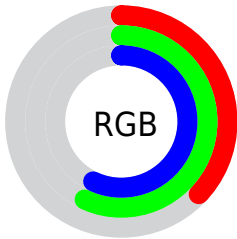

Distribution

Red (37%)

Green (57%)

Blue (57%)