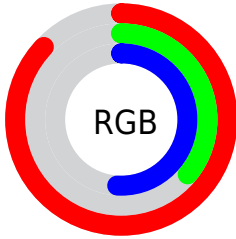

Distribution

Red (87%)

Green (36%)

Blue (51%)