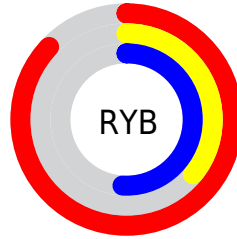

# Details

The CIELab color **56.90, 54.26, 4.45** is a dark color, and the websafe version is hex **FF6699**. The color can be described as middle muted rose. A complement of this color would be **80.70, -45.01, 8.49**, and the grayscale version is **56.43, 0.00, -0.01**.

A 20% lighter version of the original color is **73.28, 44.88, -1.36**, and **37.00, 54.35, 4.53** is the 20% darker color. If you saturate the color by 10%, you get **53.09, 61.99, 8.22**, and if you desaturate by 10%, it is **61.40, 45.39, 1.92**.

# Distribution

Red (87%)

Green (36%)

Blue (51%)

Red (87%)

Yellow (36%)

Blue (51%)

Cyan (0%)