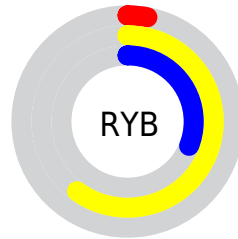

Red (3%)

Yellow (60%)

Blue (31%)