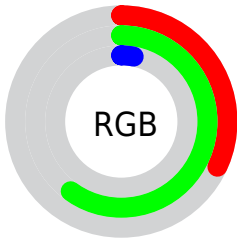

Distribution

Red (32%)

Green (60%)

Blue (3%)