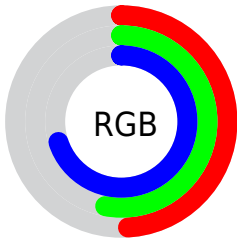

Distribution

- Red (49%)
- Green (53%)
- Blue (70%)