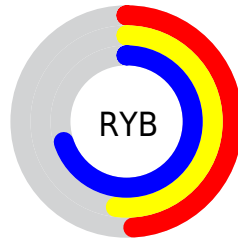

- Red (49%)
- Yellow (52%)
- Blue (70%)