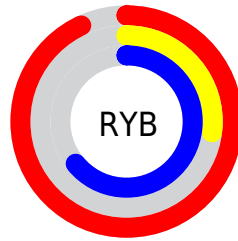

Red (93%)

Yellow (27%)

Blue (64%)