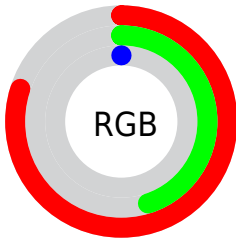

Distribution

Red (80%)

Green (45%)

Blue (0%)