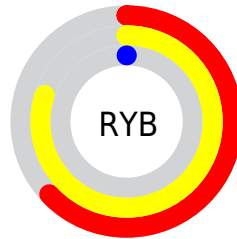

Red (63%)

Yellow (80%)

Blue (0%)